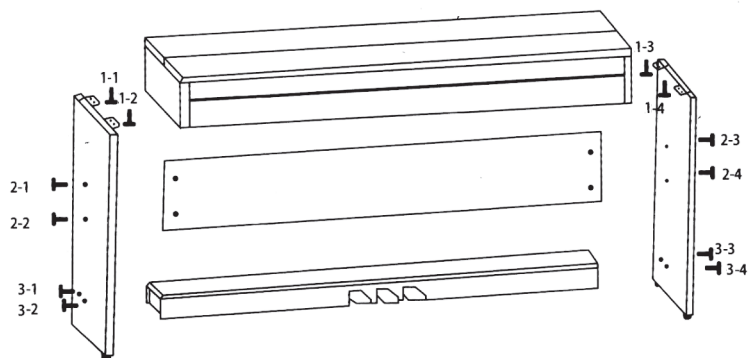

Installation Graphic Representation

1. 1-1 to 1-4 plastic fix part screw M6X25(4PCS)
2. 2-1 to 2-4 screws M5X50 (4 PCS)
3. 3-1 to 3-4 screws M6X60 (4 PCS)

FUNCTIONAL INDICATOR

USB

Connection

Audio Input Interface