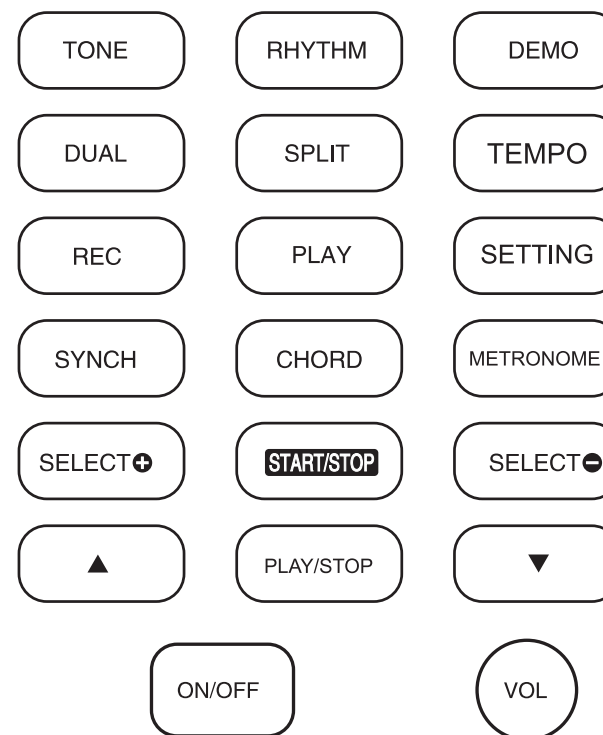

Installation Graphic Representation

1. 1-1 to 1-4 plastic fix part screw M6X25(4PCS)
2. 2-1 to 2-4 screws M5X50 (4 PCS)
3. 3-1 to 3-4 screws M6X60 (4 PCS)

FUNCTIONAL INDICATOR

USB

Connection

Audio Input Interface

Before external audio signal is connected to this product, please turn down the volume of tone source at first. Adjust the volume to the satisfactory level after connection.

Connecting wire, which is sold into the open where both ends are standard plugs (for instance : for MP3)

or one end is standard plug while the other end is two needle shaped plug (for instance: for DCD) , is used to connect tone source output unit and digital keyboard, and when you switch on power switches of tone source instrument and digital keyboard, you can play music on the tone source instrument of the digital keyboard, or you can also play music while play the musical instrument