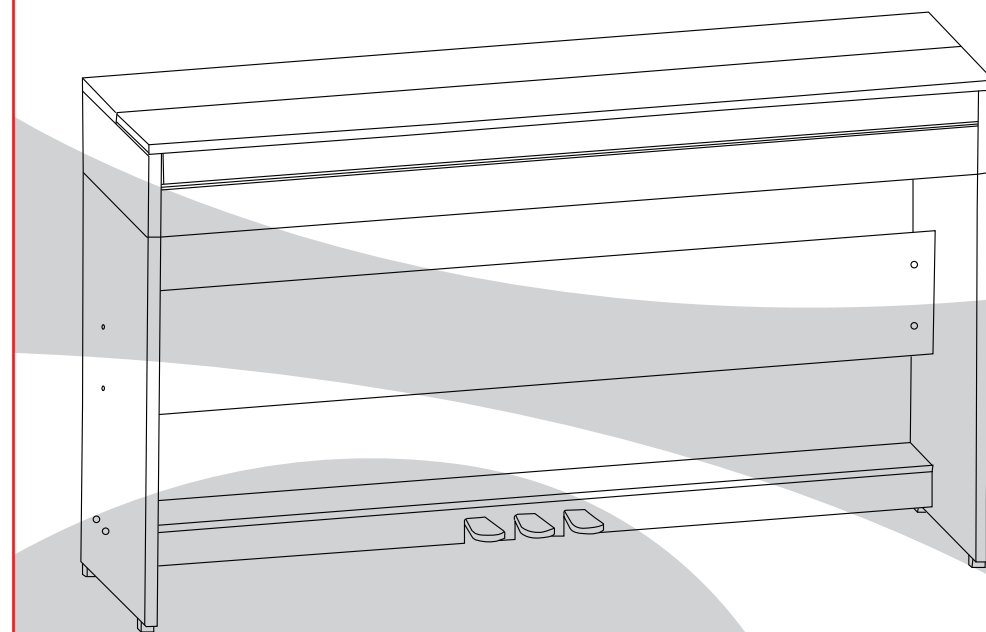

Digital Piano

USER MANUAL

Welcome To Use Digital Piano

Thank you for your purchase of this digital keyboard. This digital keyboard is elegant and refined, combined perfectly with handle and timbre of traditional keyboard and latest electronic technology of the present age.

- Before using this musical instrument, you should read this manual book in detail.
- please keep all user files properly as to look up when needed in days to come

CONTTENT

1. Function Introduction	2-3
2. Safety Caution	4-5
3. Installation Graphic Representation	5
4. FUNCTIONAL INDICATOR	6
5. Connection	7
6. JACK SOCKET	8
7. BASIC OPERATION	9-11
8. Tone List	12-16
9. Rhythm List	17-18
10. Demo List	19
11. Single Finger Chord List	20
12. Multi-Finger Chord List	21-22
13. Product Maintenance	23
14. Warranty Card	23
15. Safety warning	24

Function Introduction

Appealing tone

It adopts Dream source, with digitization sampling, which provide vivid as acoustical experience for your performance

380 tones that are plentiful and top grade

which include 128 standard GM tones,

128 preset rhythms

There are 128 rhythms, including all sorts of accompaniments, ranging from rock-and-roll to pop music and jazz, which enable you to experience various feelings.

80 Demo songs

80 demos of various styles are selected with great care to be played.

USB / MIDI terminal

Use USB or MiDI terminal, and you can connect it to the computer or other MIDI devices for interaction and creation quickly and conveniently.