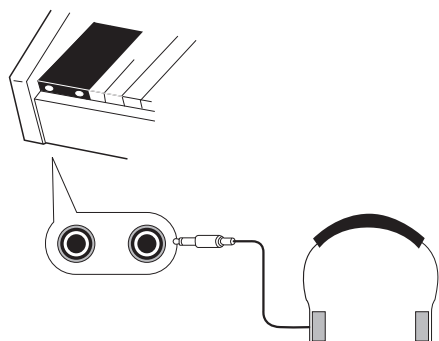

Connection

Audio Input Interface

Before external audio signal is connected to this product, please turn down the volume of tone source at first. Adjust the volume to the satisfactory level after connection.

Connecting wire, which is sold into the open where both ends are standard plugs (for instance : for MP3)

or one end is standard plug while the other end is two needle shaped plug (for instance: for DCD) , is used to connect tone source output unit and digital keyboard, and when you switch on power switches of tone source instrument and digital keyboard, you can play music on the tone source instrument of the digital keyboard, or you can also play music while play the musical instrument

USB / MIDI Interfaces

MIDI is initial letters of Musical Instrument Digital Interface in English. MIDI is the standard connecting system of communication between digital keyboard and music instrument with MIDI USB or MIDI interfaces of this digital keyboard can be used to connected with music instrument accompanied with MIDI and computer.

Earphone Output Terminal

This product has one earphone output faucets, and turn down volume of the digital keyboard at first before connecting earphone. Adjust the volume to the satisfactory level after connection

Two earphone faucets