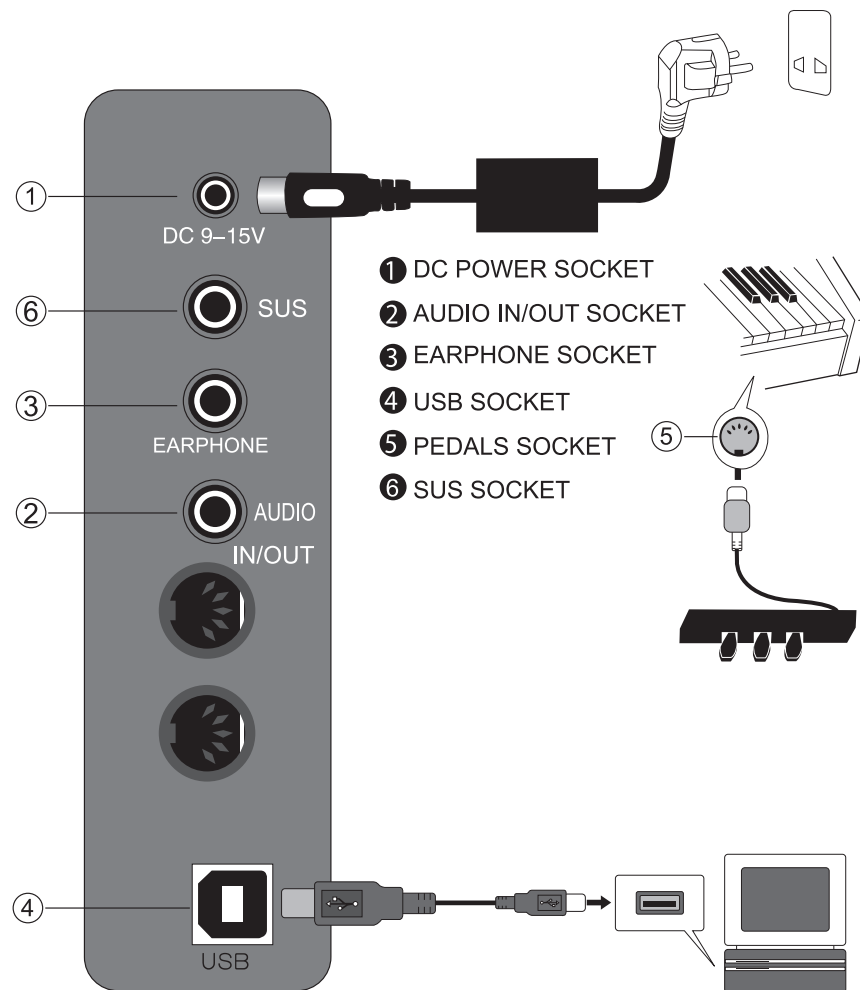

JACK SOCKET

- ① DC POWER SOCKET
- ② AUDIO IN/OUT SOCKET
- ③ EARPHONE SOCKET
- ④ USB SOCKET
- ⑤ PEDALS SOCKET
- ⑥ SUS SOCKET