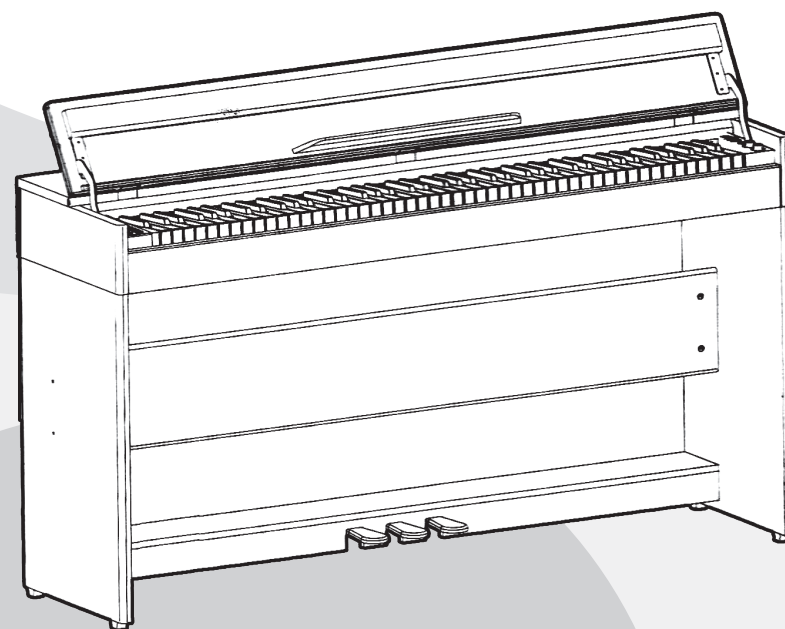

Digital Piano

USER MANUAL

Welcome To Use Digital Piano

Thank you for your purchase of this digital keyboard. This digital keyboard is elegant and refined, combined perfectly with handle and timbre of traditional keyboard and latest electronic technology of the present age.

- Before using this musical instrument, you should read this manual book in detail.
- please keep all user files properly as to look up when needed in days to come

CONTTENT

1. Function Introduction	2-3
2. Safety Caution	4-5
3. Installation Graphic Representation	5
4. Functional indicator.....	6
5. Connection	7
6. JACK SOCKET	8
7. Basic operation	9-12
8. Tone List	13-22
9. Rhythm List	22-28
10. Demo List	29-30
11. Single Finger Chord List	31
12. Multi-Finger Chord List	32-33
13. Product Maintenance	34

Function Introduction

Appealing tone

It adopts Dream source , with digitization sampling, which provide vivid as acoustical experience for your performance

750 tones that are plentiful and top grade

which include standard GM tones,

600 preset rhythms

There are 600rhythms, including all sorts of accompaniments, ranging from rock-and-roll to pop music and jazz, which enable you to experience various feelings.

100 Demo songs

100 demos of various styles are selected with great care to be played.

USB / MIDI terminal

Use USB or MIDI terminal. and you can connect it to the computer or other MIDI devices for interaction and creation quickly and conveniently .