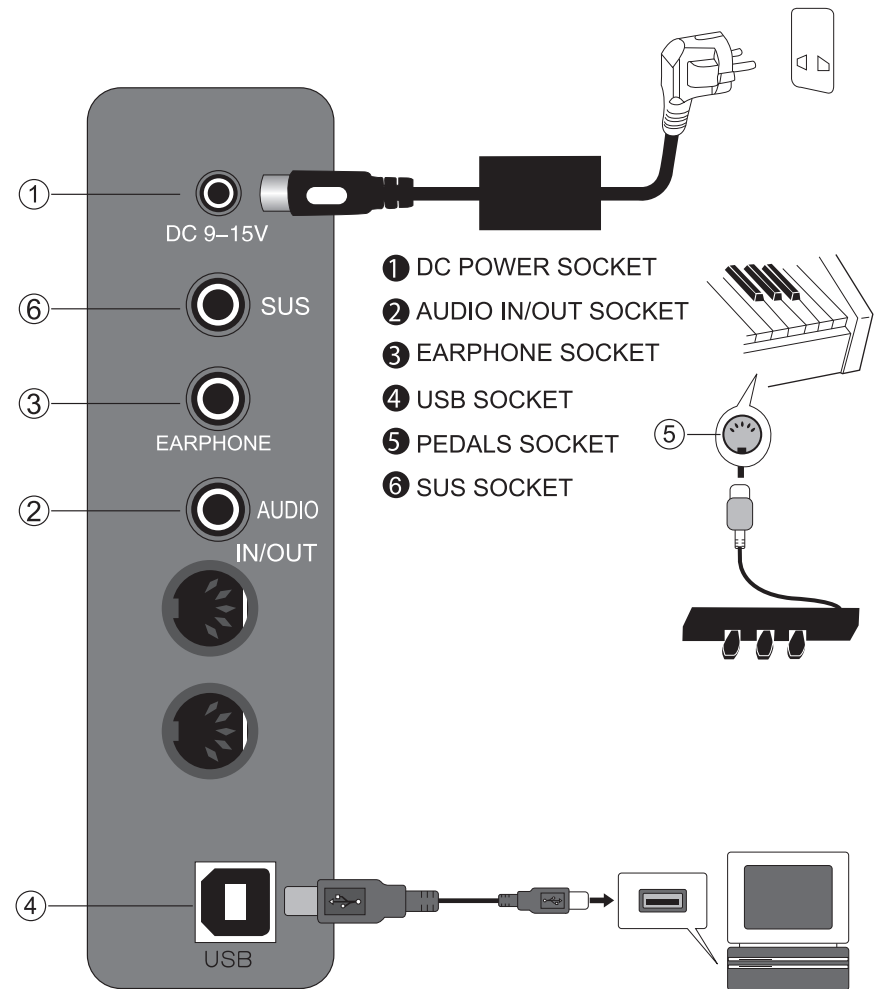

JACK SOCKET