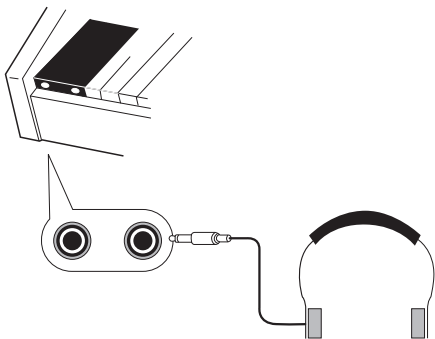

Connection

Audio Input Interface

Before external audio signal is connected to this product, please turn down the volume of tone source at first. Adjust the volume to the satisfactory level after connection.

Connecting wire, which is sold into the open where both ends are standard plugs (for instance : for MP3)

or one end is standard plug while the other end is two needle shaped plug (for instance : for DCD), is used to connect tone source output unit and digital keyboard , and when you switch on power switches of tone source instrument and digital keyboard, you can play music on the tone source instrument of the digital keyboard, or you can also play music while play the musical instrument

USB / MIDI Interfaces

MIDI is initial letters of Musical Instrument Digital Interface in English. MIDI is the standard connecting system of communication between digital keyboard and music instrument with MIDI USB or MIDI interfaces of this digital keyboard can be used to connected with music instrument accompanied with MIDI and computer.

Earphone Output Terminal

This product has two earphone output faucets, and turn down volume of the digital keyboard at first before connecting earphone. Adjust the volume to the satisfactory level after connection

Two earphone faucets