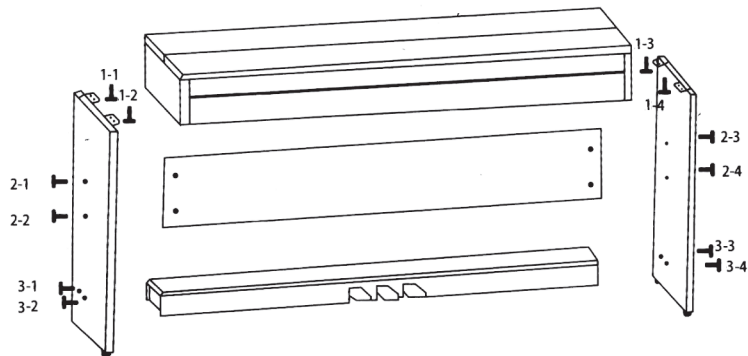

Installation Graphic Representation

1. 1-1 to 1-4 plastic fix part screw M6X25 (4PCS)
2. 2-1 to 2-4 screws M5X50 (4 PCS)
3. 3-1 to 3-4 screws M6X60 (4 PCS)

FUNCTIONAL INDICATOR

Connection

Audio Input Interface