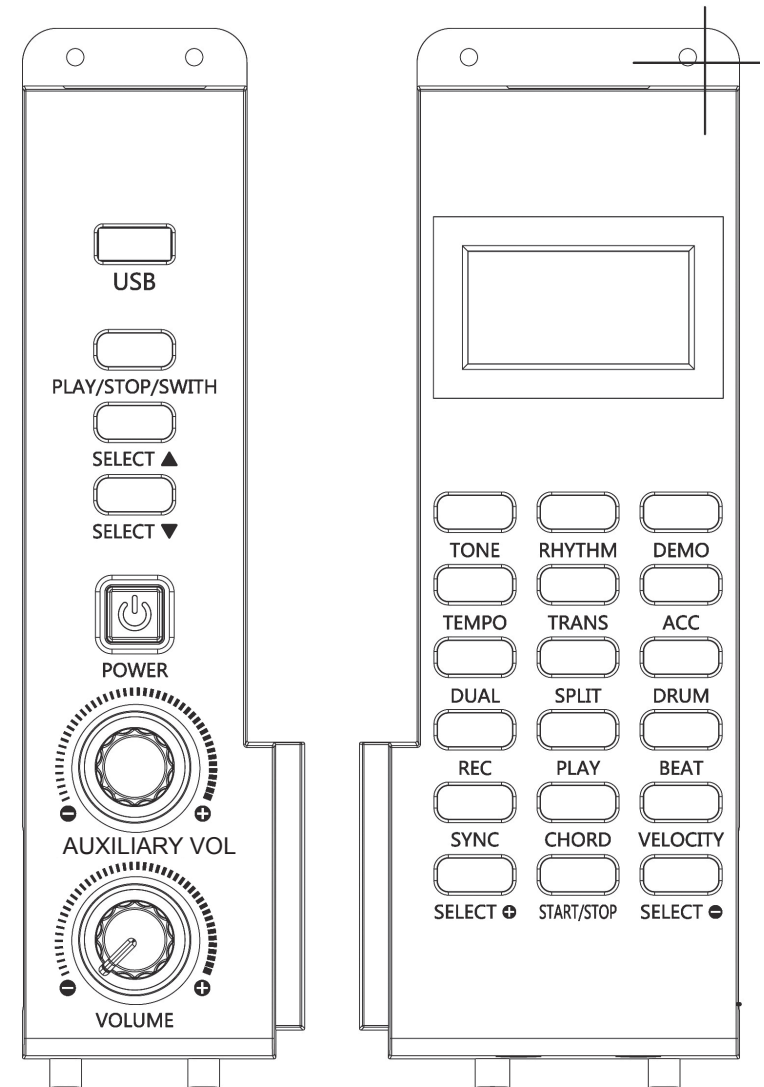

Installation Graphic Representation

1. 1-1 to 1-4 plastic fix part screw M6X25 (4PCS)
2. 2-1 to 2-4 screws M5X50 (4 PCS)
3. 3-1 to 3-4 screws M6X60 (4 PCS)

FUNCTIONAL INDICATOR

Connection

Audio Input Interface